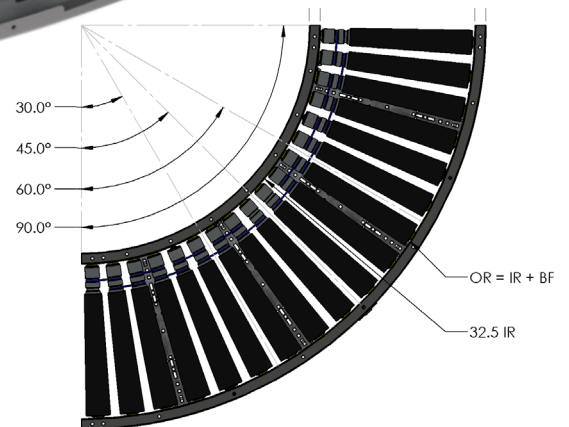

HILMOT MDR CURVE

CURVE MODULE - Series 1500

Controls Platform: H-20 Auto

HILMOT

A TREW Company

Hilmot MDR curve modules are available in widths and degrees you need for your high-speed, light to medium duty distribution system. Pre-wired conveyor sections can be networked with a variety of technologies and are easily configured for multiple applications. All electric operation ensures a consistent and quiet system that is easy to maintain. Zero pressure accumulation is standard.

Minimum Product Size 8" X 8"

Up to 180 FPM

Gear Ratio 16:1

Up to 60 lbs

O-Band

KEY FEATURES AND BENEFITS

- Light to medium weight applications up to 60 lbs
- Resilient and durable construction. Perfect for distribution, warehouse, process lines and postal applications
- Tool-less mounting brackets for all electrical components
- Ultra Durable ribbed tapered roller design for maximum traction and longevity
- Built-in photo eye, one per zone
- Electrical components have quick connect terminals for easy installations and expansion
- ABEC rated precision bearings in the idler rollers
- Using durable, high tension 5/16 O-bands
- Available ZPA Analyzer allows for system diagnostic and commissioning
- Standard IP54, Up to IP67 Rating