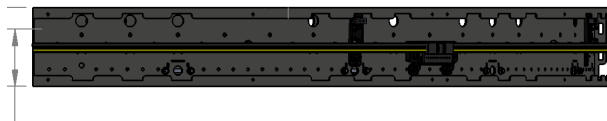

HILMOT MDR CURVE

CURVE MODULE - Series 1500

Controls Platform: H-20 Auto

HILMOT

A TREW Company

Hilmot MDR curve modules are available in widths and degrees you need for your high-speed, light to medium duty distribution system. Pre-wired conveyor sections can be networked with a variety of technologies and are easily configured for multiple applications. All electric operation ensures a consistent and quiet system that is easy to maintain. Zero pressure accumulation is standard.

Minimum Product Size 8" X 8"

Up to 180 FPM

Gear Ratio 16:1

Up to 60 lbs

O-Band

KEY FEATURES AND BENEFITS

- Light to medium weight applications up to 60 lbs
- Resilient and durable construction. Perfect for distribution, warehouse, process lines and postal applications
- Tool-less mounting brackets for all electrical components
- Ultra Durable ribbed tapered roller design for maximum traction and longevity
- Built-in photo eye, one per zone
- Electrical components have quick connect terminals for easy installations and expansion
- ABEC rated precision bearings in the idler rollers
- Using durable, high tension 5/16 O-bands
- Available ZPA Analyzer allows for system diagnostic and commissioning
- Standard IP54, Up to IP67 Rating