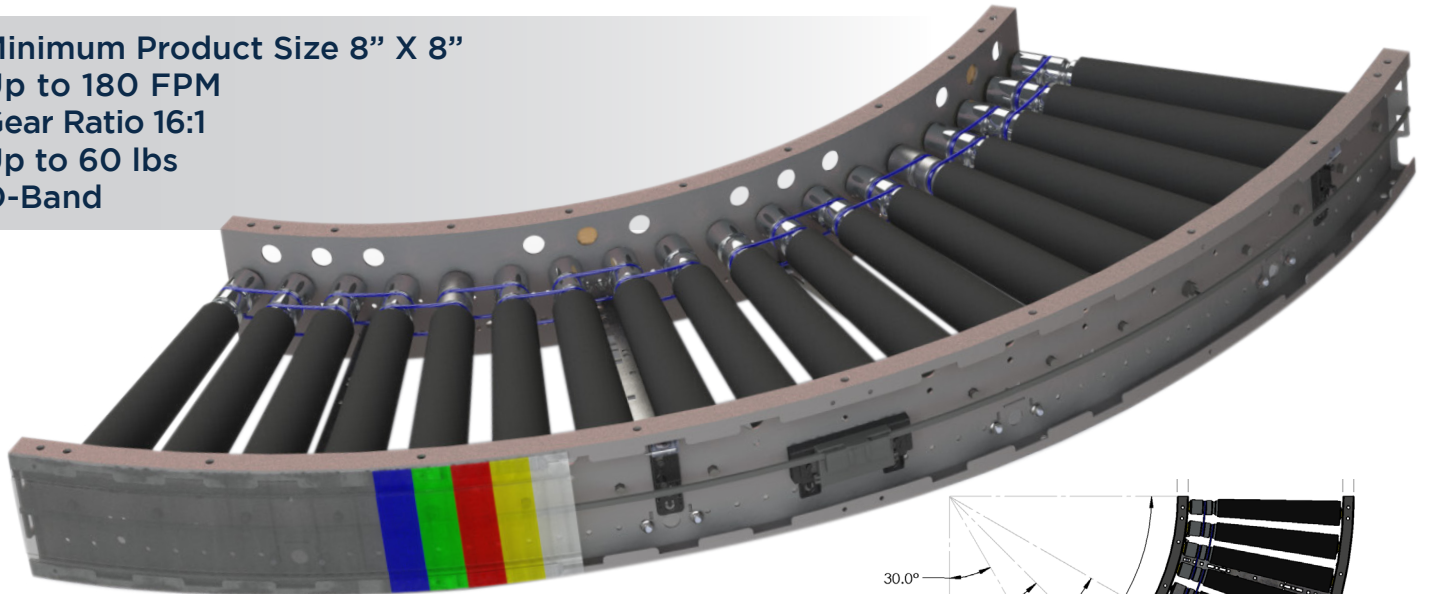

HILMOT MDR CURVE

CURVE MODULE - Series 1500

Controls Platform: H-20 Auto

HILMOT

A TREW Company

Hilmot MDR curve modules are available in widths and degrees you need for your high-speed, light to medium duty distribution system. Pre-wired conveyor sections can be networked with a variety of technologies and are easily configured for multiple applications. All electric operation ensures a consistent and quiet system that is easy to maintain. Zero pressure accumulation is standard.

Minimum Product Size 8" X 8"

Up to 180 FPM

Gear Ratio 16:1

Up to 60 lbs

O-Band

KEY FEATURES AND BENEFITS

- Light to medium weight applications up to 60 lbs
- Resilient and durable construction. Perfect for distribution, warehouse, process lines and postal applications
- Tool-less mounting brackets for all electrical components
- Ultra Durable ribbed tapered roller design for maximum traction and longevity
- Built-in photo eye, one per zone
- Electrical components have quick connect terminals for easy installations and expansion
- ABEC rated precision bearings in the idler rollers
- Using durable, high tension 5/16 O-bands
- Available ZPA Analyzer allows for system diagnostic and commissioning
- Standard IP54, Up to IP67 Rating